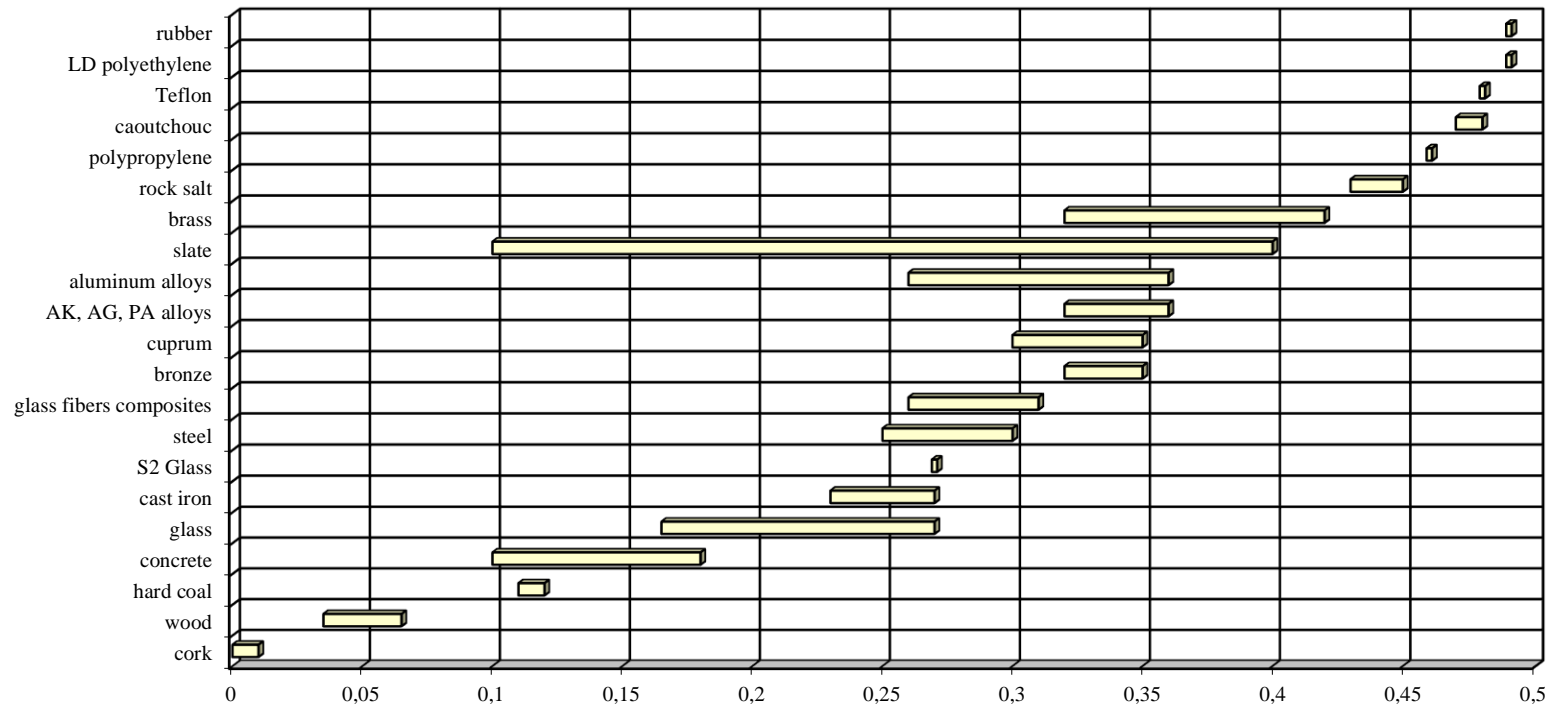

MPa

breaking length

km

Poisson's ratio