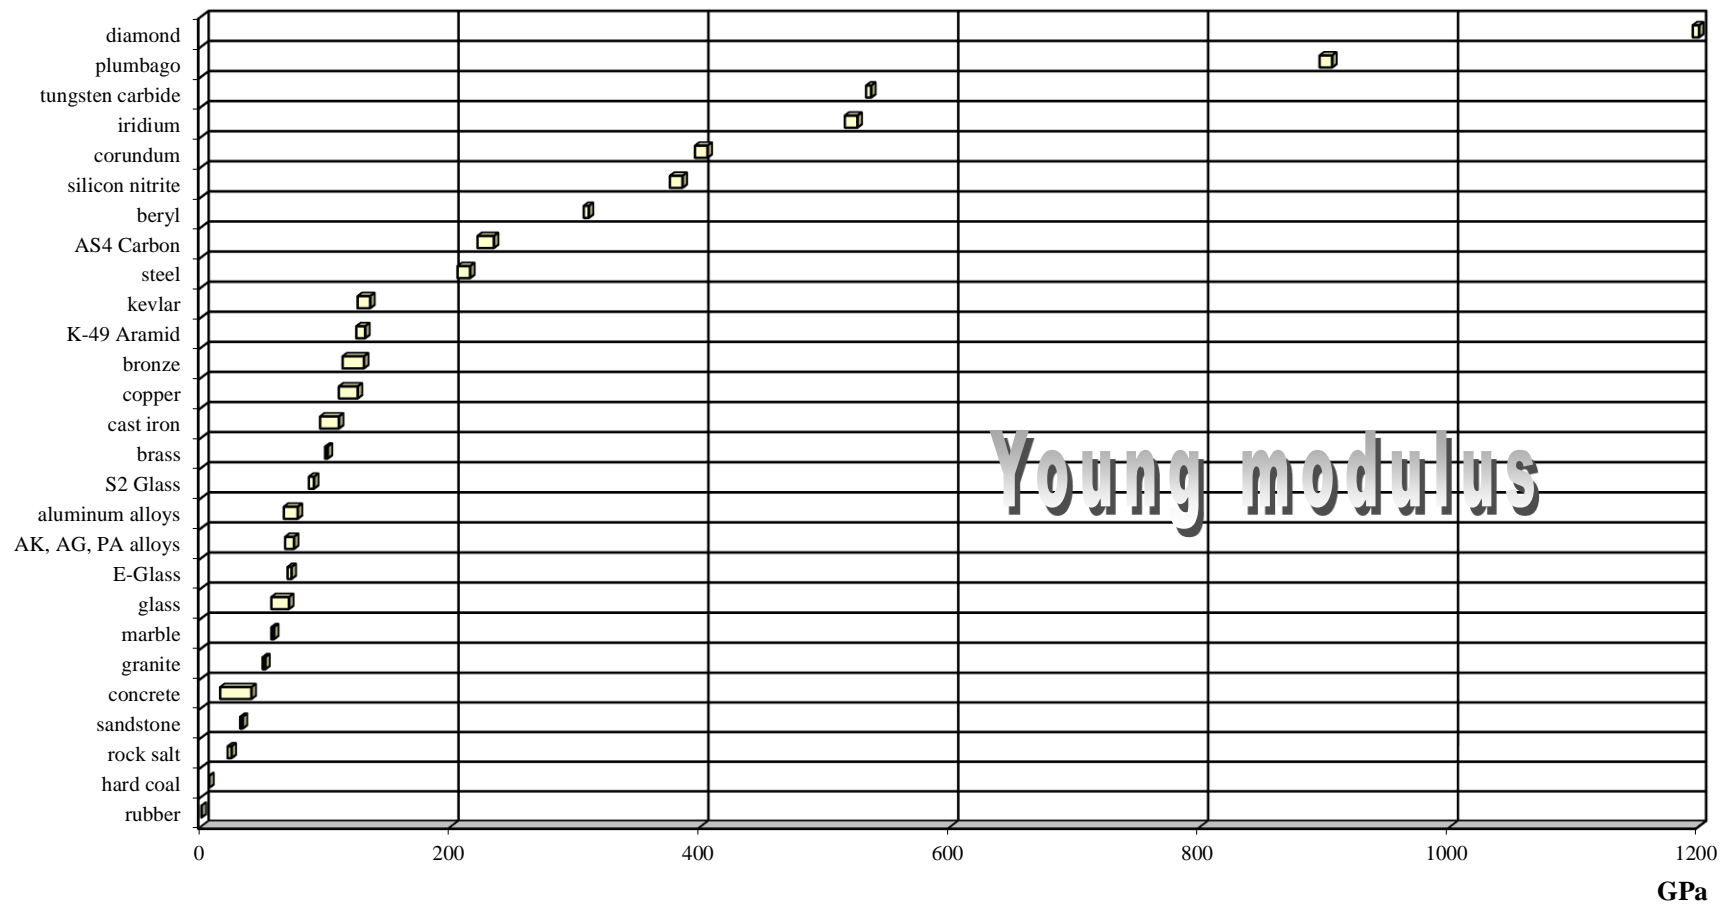

MPa

breaking length

km

Poisson's ratio