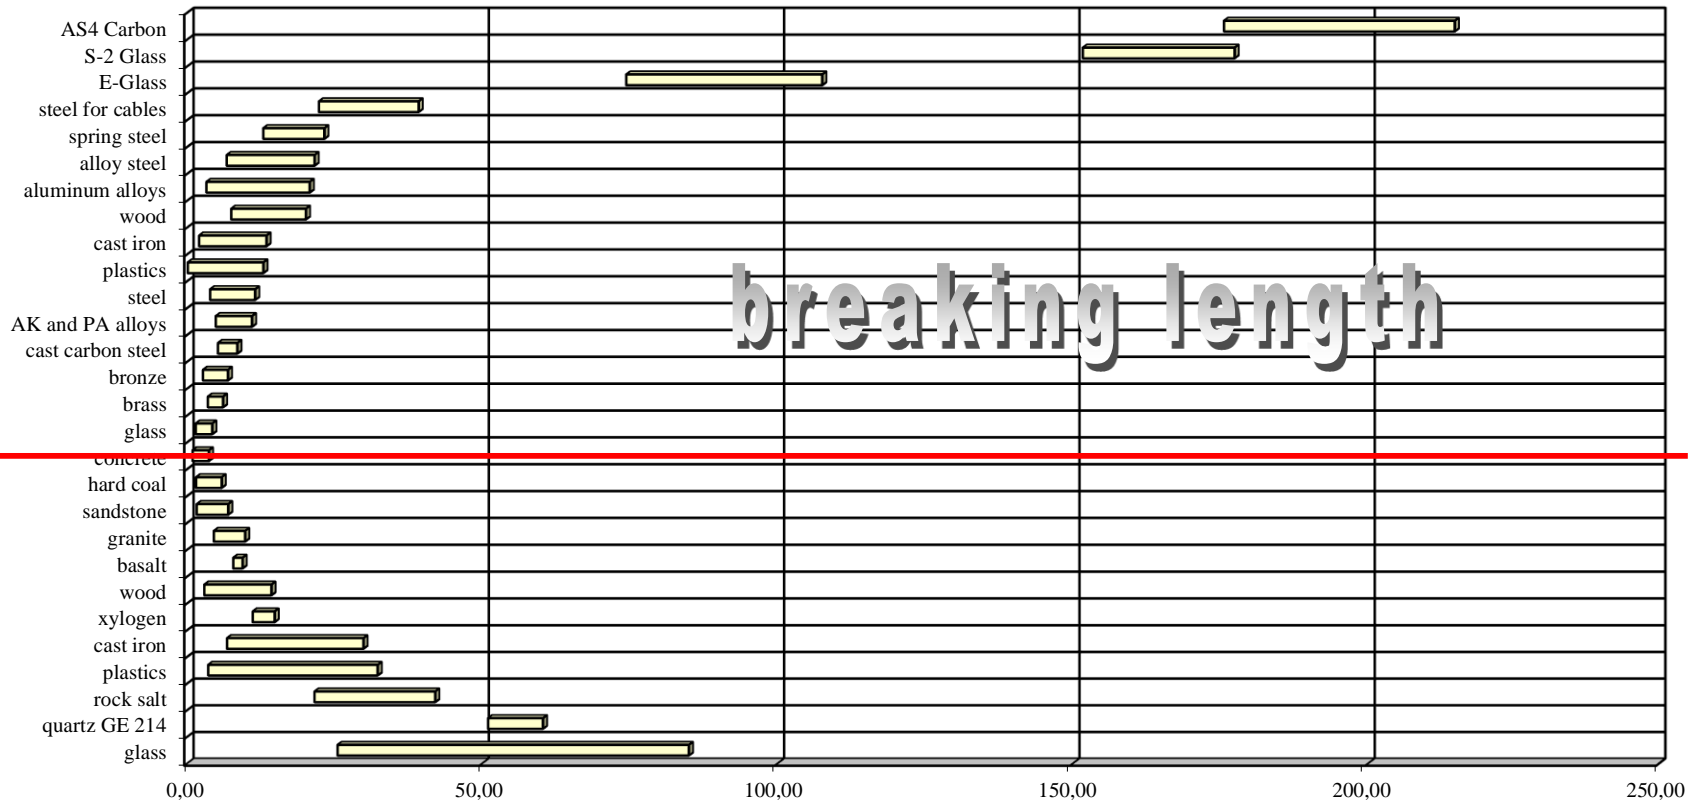

MPa

breaking length

km

Poisson's ratio